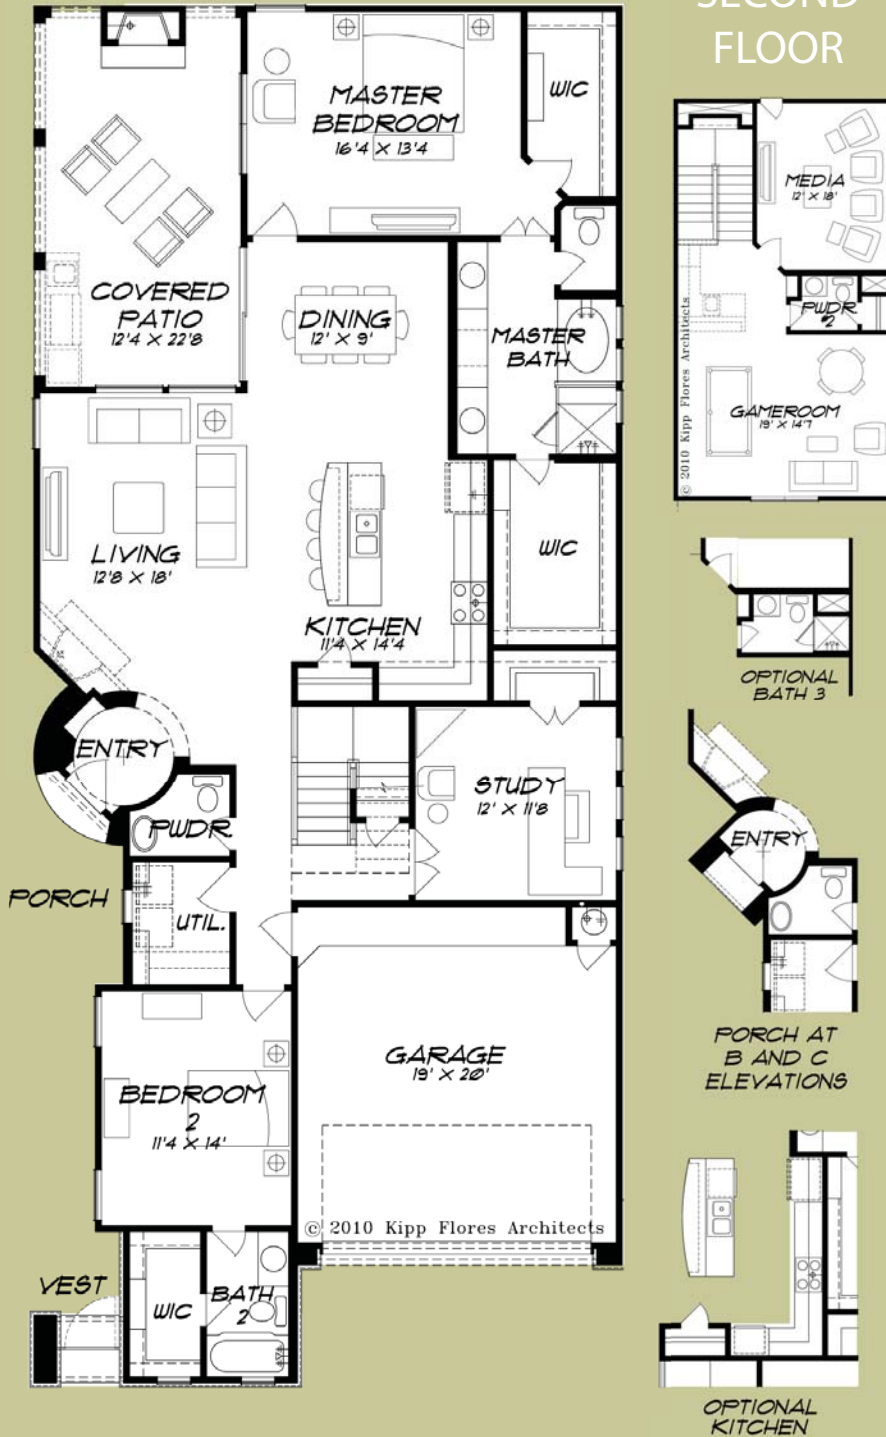

The Versailles

SECOND FLOOR

- 2 Story, Master Down
- 2 Bedrooms + Study
- 2 Full Baths & 2 Powder Baths (option to make 1 powder a 3rd Full Bath)
- Approx. 2517 square feet
- Media Room, Game Room, & Wet Bar
- Huge Outdoor Patio w/ Fireplace Optional Outdoor Kitchen
- Rotunda Entry

Staying true to its name, the Versailles is truly palatial! With fun-filled features inside and out, this garden home is an entertainer's dream.

The Versailles

Plans, prices and specifications are subject to change at any time without prior notice.